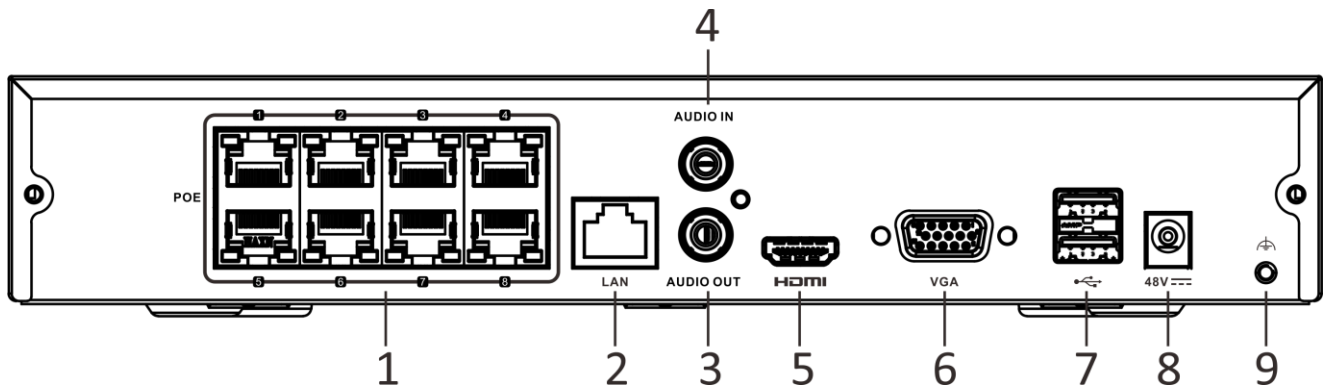

Client	iVMS-4200, HiLookVision
Interface	
Communication Interface	1 RJ45 10M/100M self-adaptive Ethernet port
On-board Storage	N/A
Audio I/O	No
Video Out	No
Alarm I/O	No
Reset Button	No
General	
Power Supply	12 VDC \pm 25%, Φ 5.5 mm coaxial plug power, or PoE (802.3af, class 3)
Consumption	12 VDC \pm 25%, 0.4 A, max. 5 W, or PoE: 802.3af, Class 3, 36 V to 57 V, 0.2 A to 0.15 A, max. 6.5 W
Working Temperature	-30 °C to 60 °C (-22 °F to 140 °F)
Working Humidity	95% or less (non-condensing)
Dimension (W \times D \times H)	184.1 mm \times 66 mm \times 69.1 mm (7.3" \times 2.6" \times 2.7")
Weight	Approx. 270 g (0.6 lb)
NVR	
Video and Audio	
IP Video Input	8-ch
Incoming/Outgoing Bandwidth	80 Mbps/80 Mbps
HDMI/VGA Output	HDMI:4K (4096x2160) /30Hz, 4K (3840*2160) /30Hz, 2K (2560x1440) /60Hz 1920*1080/60Hz, 1600*1200/60Hz, 1280*1024/60Hz, 1280*720/60Hz VGA:1920*1080/60Hz, 1280*1024/60Hz, 1280*720/60Hz
Decoding	
Decoding Format	H.265+,H.265,H.264+,H.264
Capability	1-ch@8 MP (30 fps)/3-ch@4 MP (30 fps)/6-ch@1080p (30 fps)
Recording resolution	8 MP/6 MP/5 MP/4 MP/3 MP/1080p/UXGA/ 720p/VGA/4CIF/DCIF/2CIF/CIF/QCIF
Synchronous playback	8-ch
Network	
Network Interface	1, RJ45 10/100M Ethernet interface
Network Protocol	TCP/IP, DHCP, IPv4, IPv6, DNS, DDNS, NTP, RTSP, SADP, SMTP, SNMP, NFS, iSCSI, ISUP, UPnP™, HTTP, HTTPS
Remote Connection	32
PoE	
Interface	8-ch
Power	\leq 75 W
Standard	IEEE 802.3 af/at
Auxiliary Interface	
SATA	1
Capacity	Up to 8 TB capacity for each disk
USB Interface	Rear panel: 2 \times USB 2.0
Alarm In/Out	No
General	
Power Supply	48 VDC

▪ Camera Dimension

▪ Accessory

HIA-J101
Junction Box

▪ NVR Dimension

scale/1:1;Unit/mm

Physical Interface

No.	Description	No.	Description
1	PoE Interface	6	VGA Output (DB9 Connector)
2	LAN Interface	7	USB Interface
3	AUDIO OUT	8	Power Supply
4	AUDIO IN	9	GND
5	HDMI Interface		