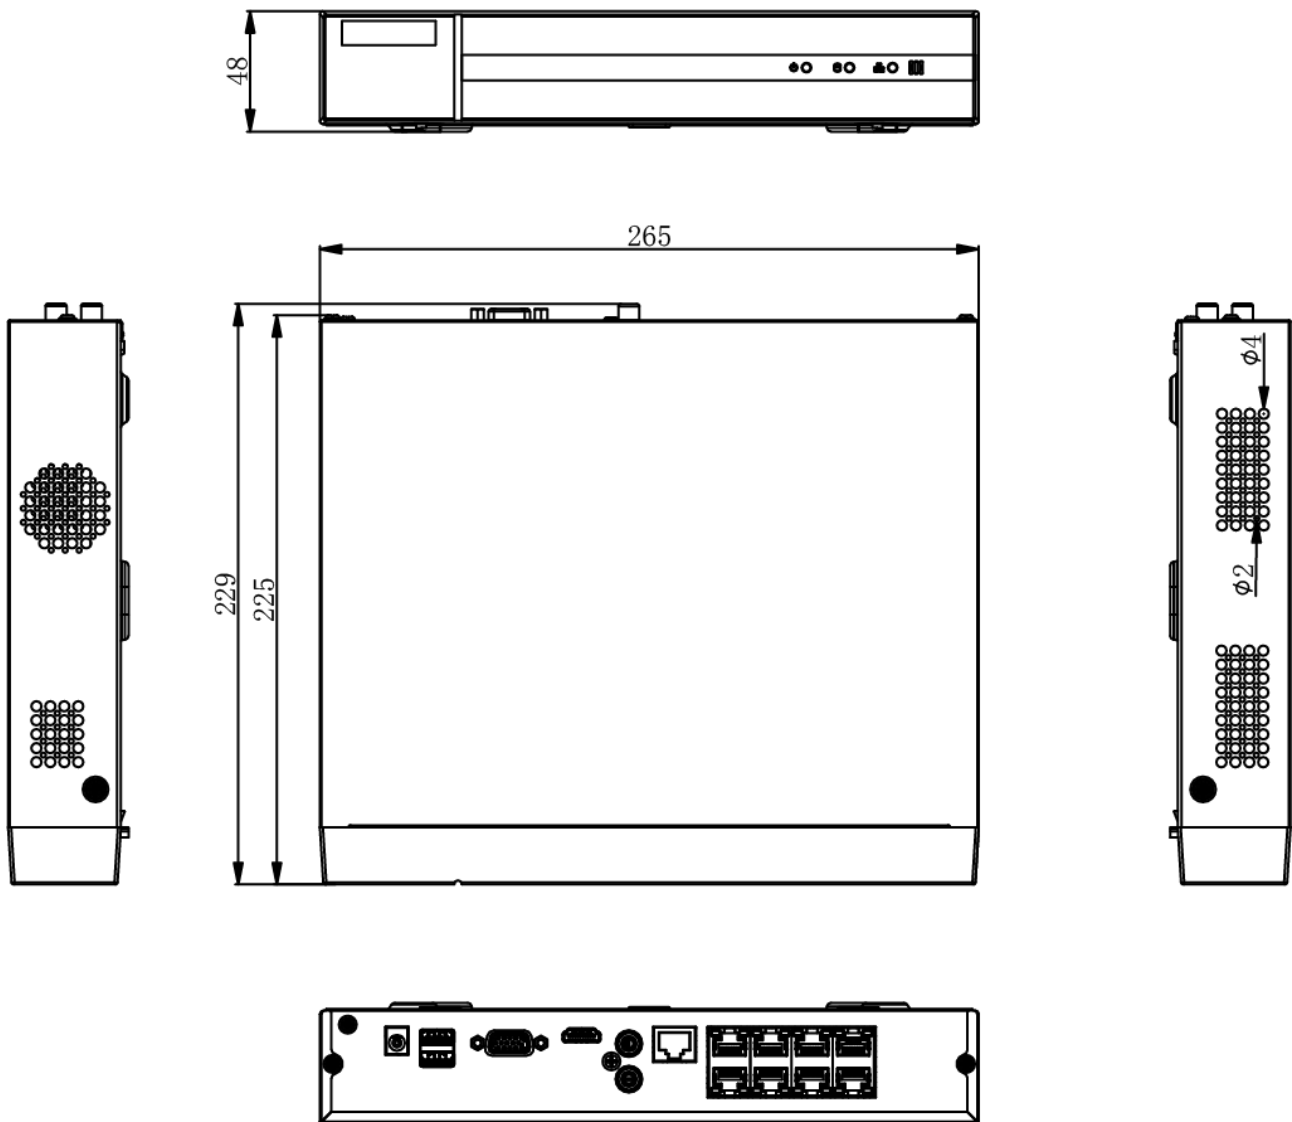

▪ Camera Dimension

▪ Accessory

HIA-J101
Junction Box

▪ NVR Dimension

scale/1:1;Unit/mm

Physical Interface

No.	Description	No.	Description
1	PoE Interface	6	VGA Output (DB9 Connector)
2	LAN Interface	7	USB Interface
3	AUDIO OUT	8	Power Supply
4	AUDIO IN	9	GND
5	HDMI Interface		