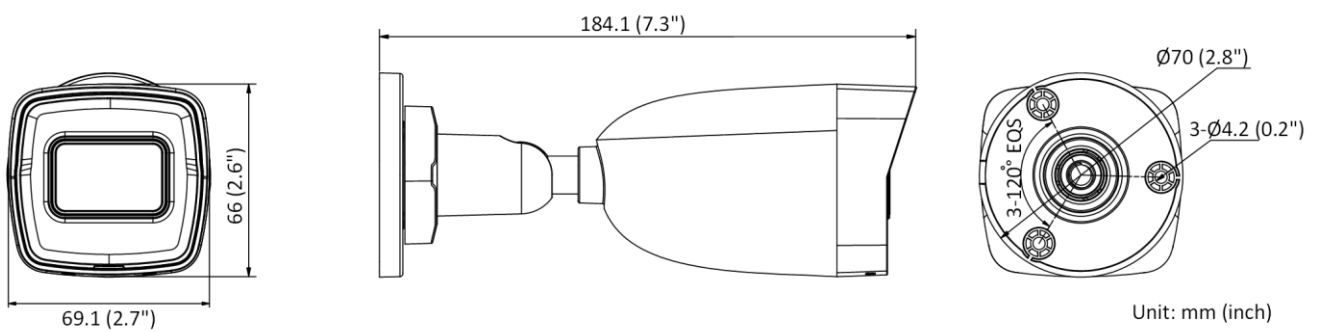

Consumption (without HDD and PoE off)	≤ 10 W (without HDD and PoE off)
Working Temperature	-10 °C to 55 °C (14 °F to 131 °F)
Working Humidity	10% to 90%
Dimension (W × D × H)	265 × 225 × 48 mm (10.4" × 8.9" × 1.9")
Weight (without hard disk)	≤ 1 kg (2.2 lb)
Kit	
Accessories	Power: 1 power cable Network cable: 6 × 18 m (59.1 ft) video and power cable、 1 × 1 m (3.3 ft) video and power cable: 1 HDMI cable
Hard Drive	Pre-installed 2 TB HDD
Certification	CE
Weight (with package)	≤ 7.5 kg (16.5 lb)

▪ Camera Dimension

▪ Accessory